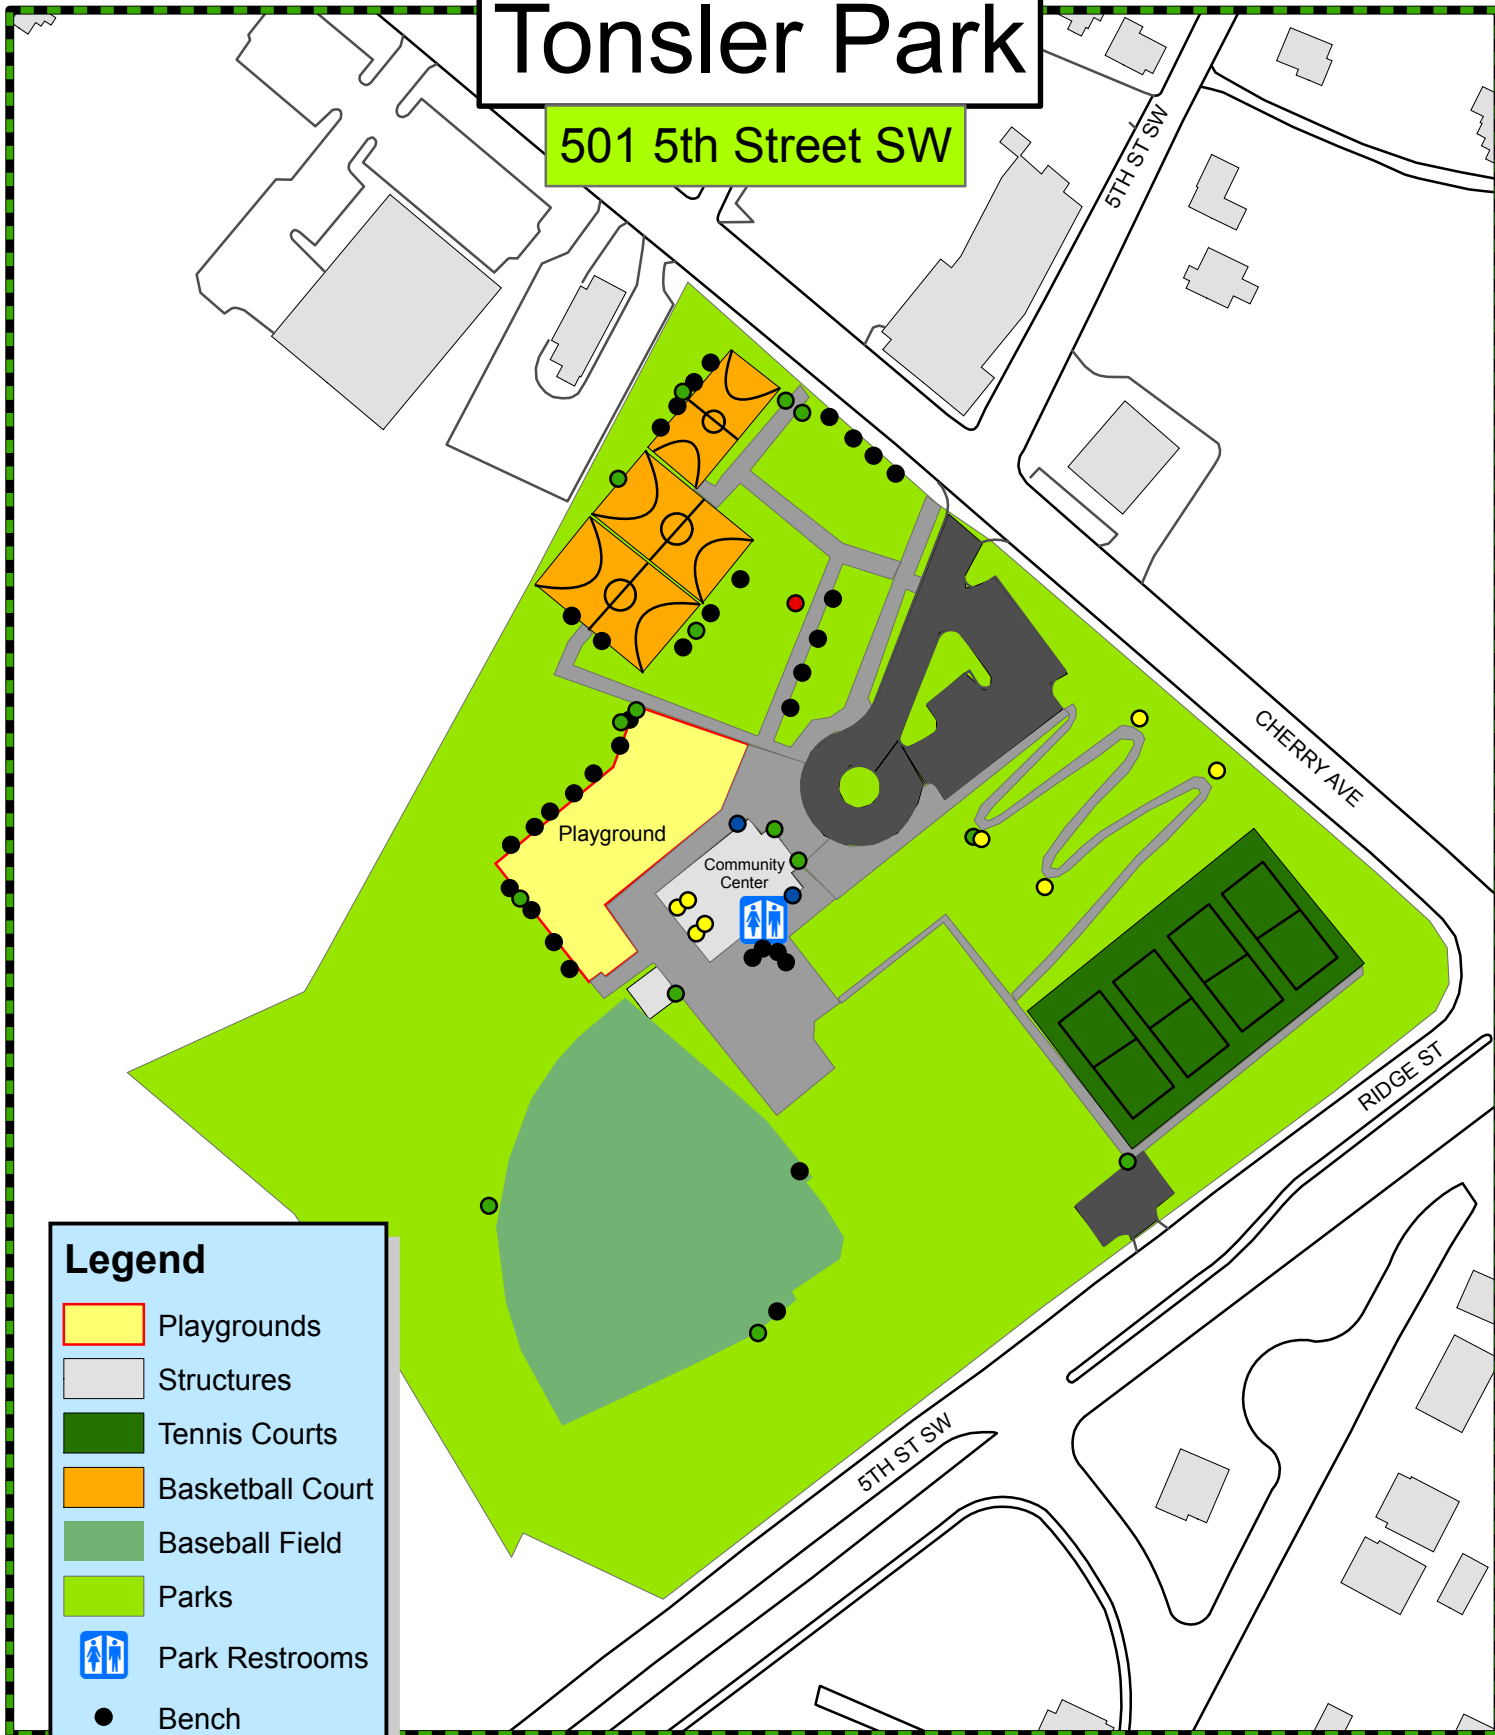

Tonsler Park

501 5th Street SW

Legend

- Playgrounds
- Structures
- Tennis Courts
- Basketball Court
- Baseball Field
- Parks
- Park Restrooms
- Bench
- Fountain
- Grill
- Picnic Table
- Trash Can

Charlottesville Department
of Parks and Recreation

0 45 90 180 270 360 Feet