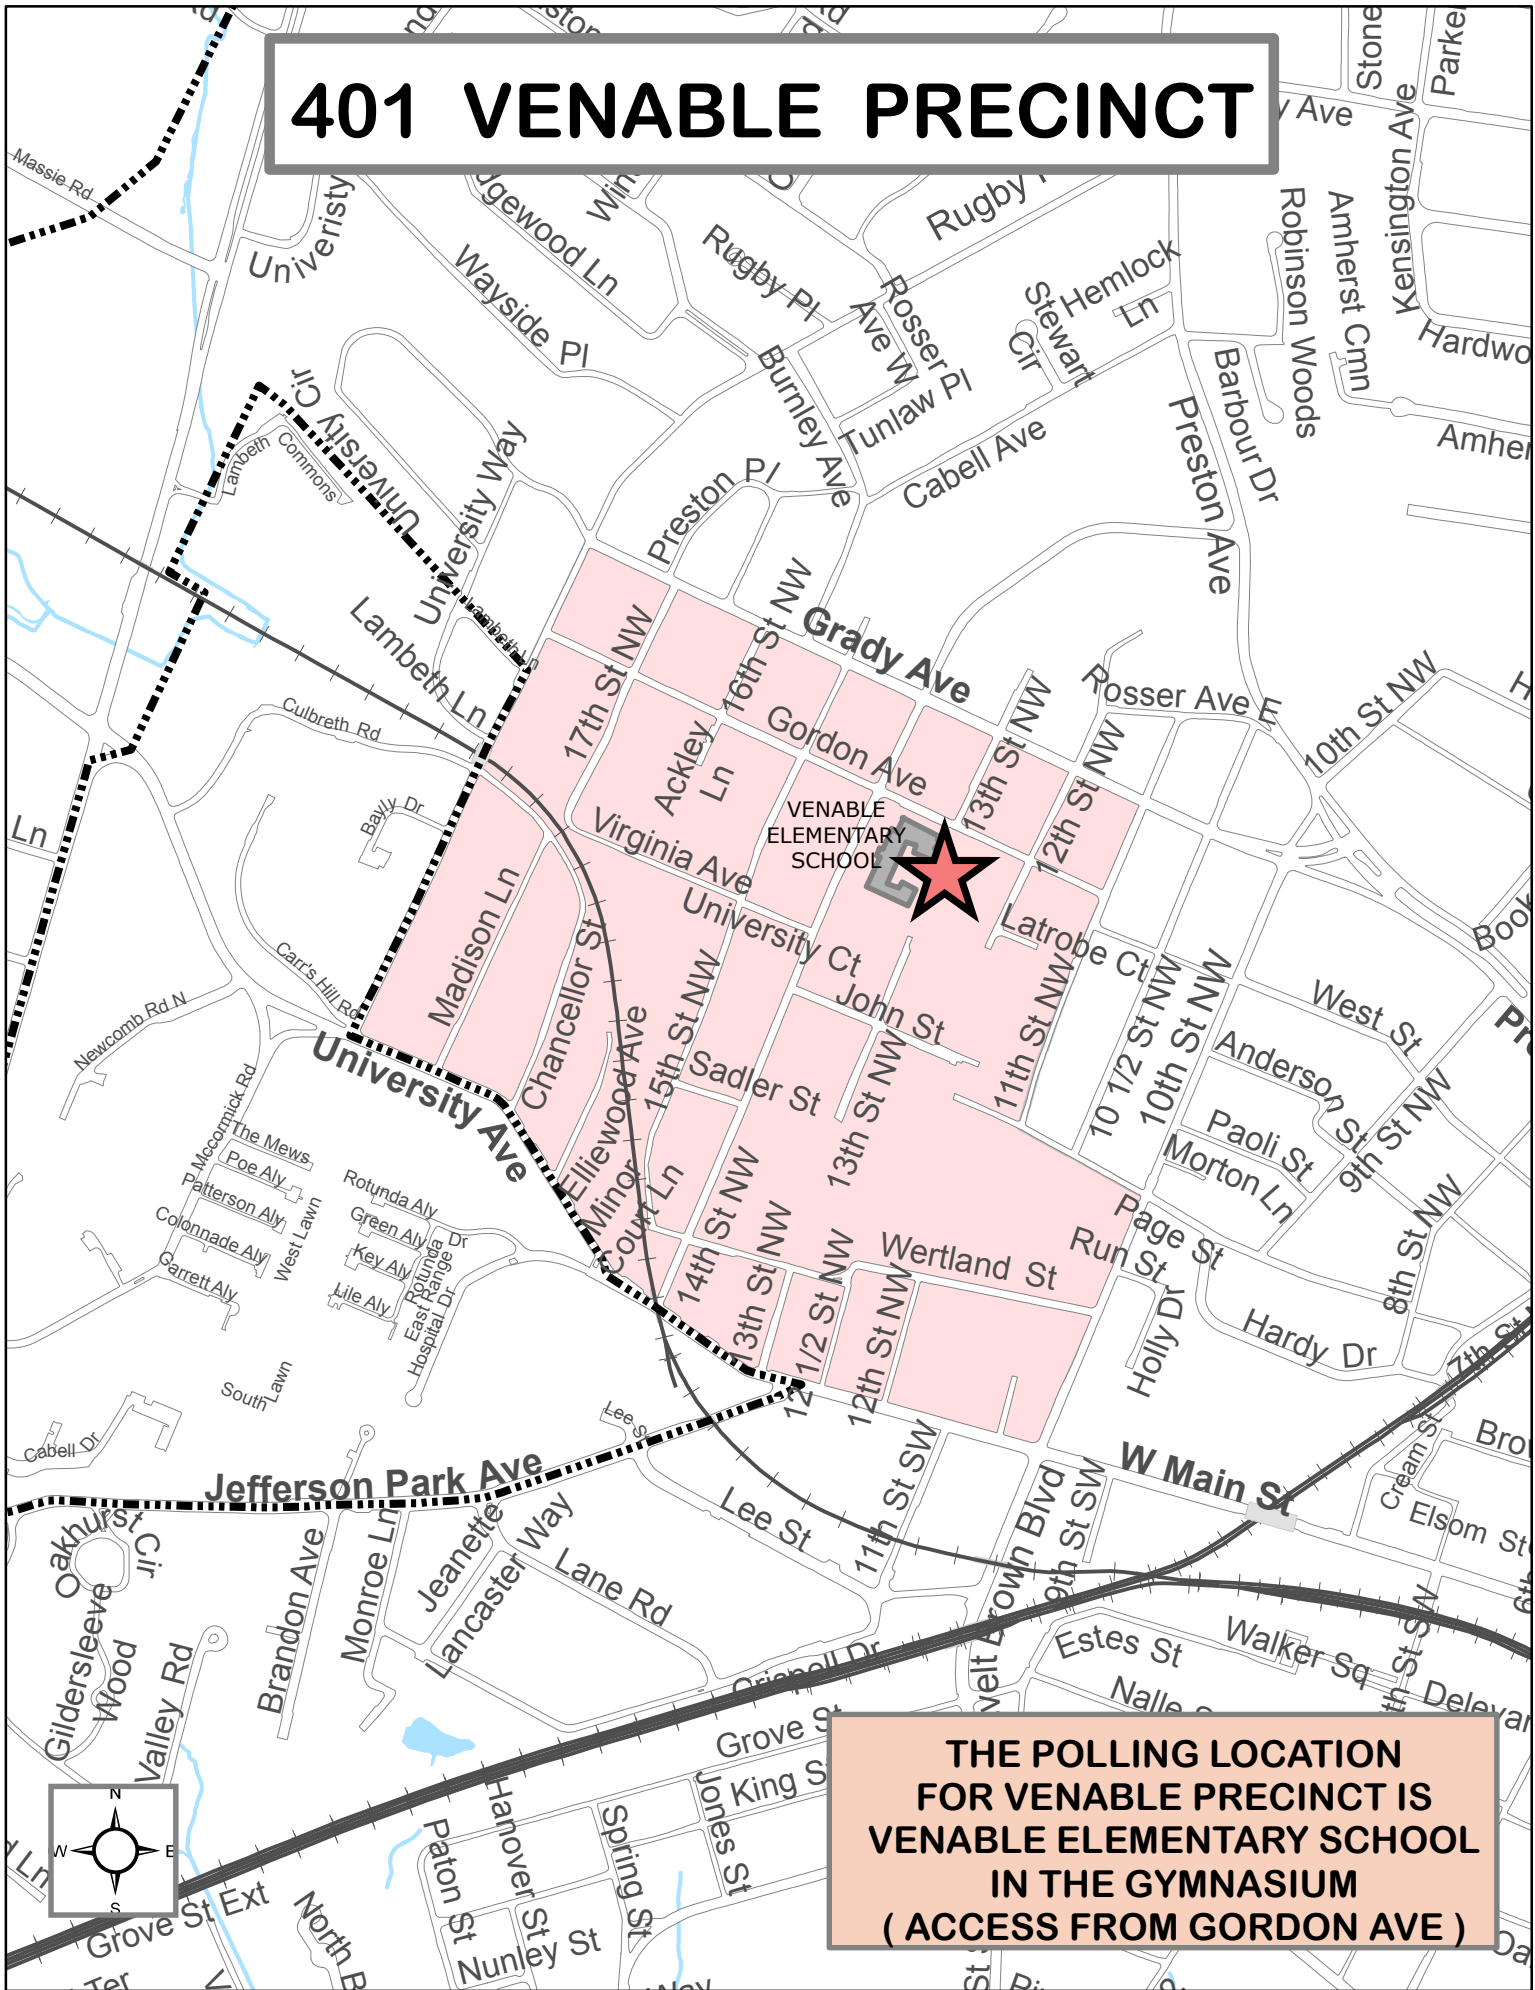

401 VENABLE PRECINCT

**THE POLLING LOCATION
FOR VENABLE PRECINCT IS
VENABLE ELEMENTARY SCHOOL
IN THE GYMNASIUM
(ACCESS FROM GORDON AVE)**