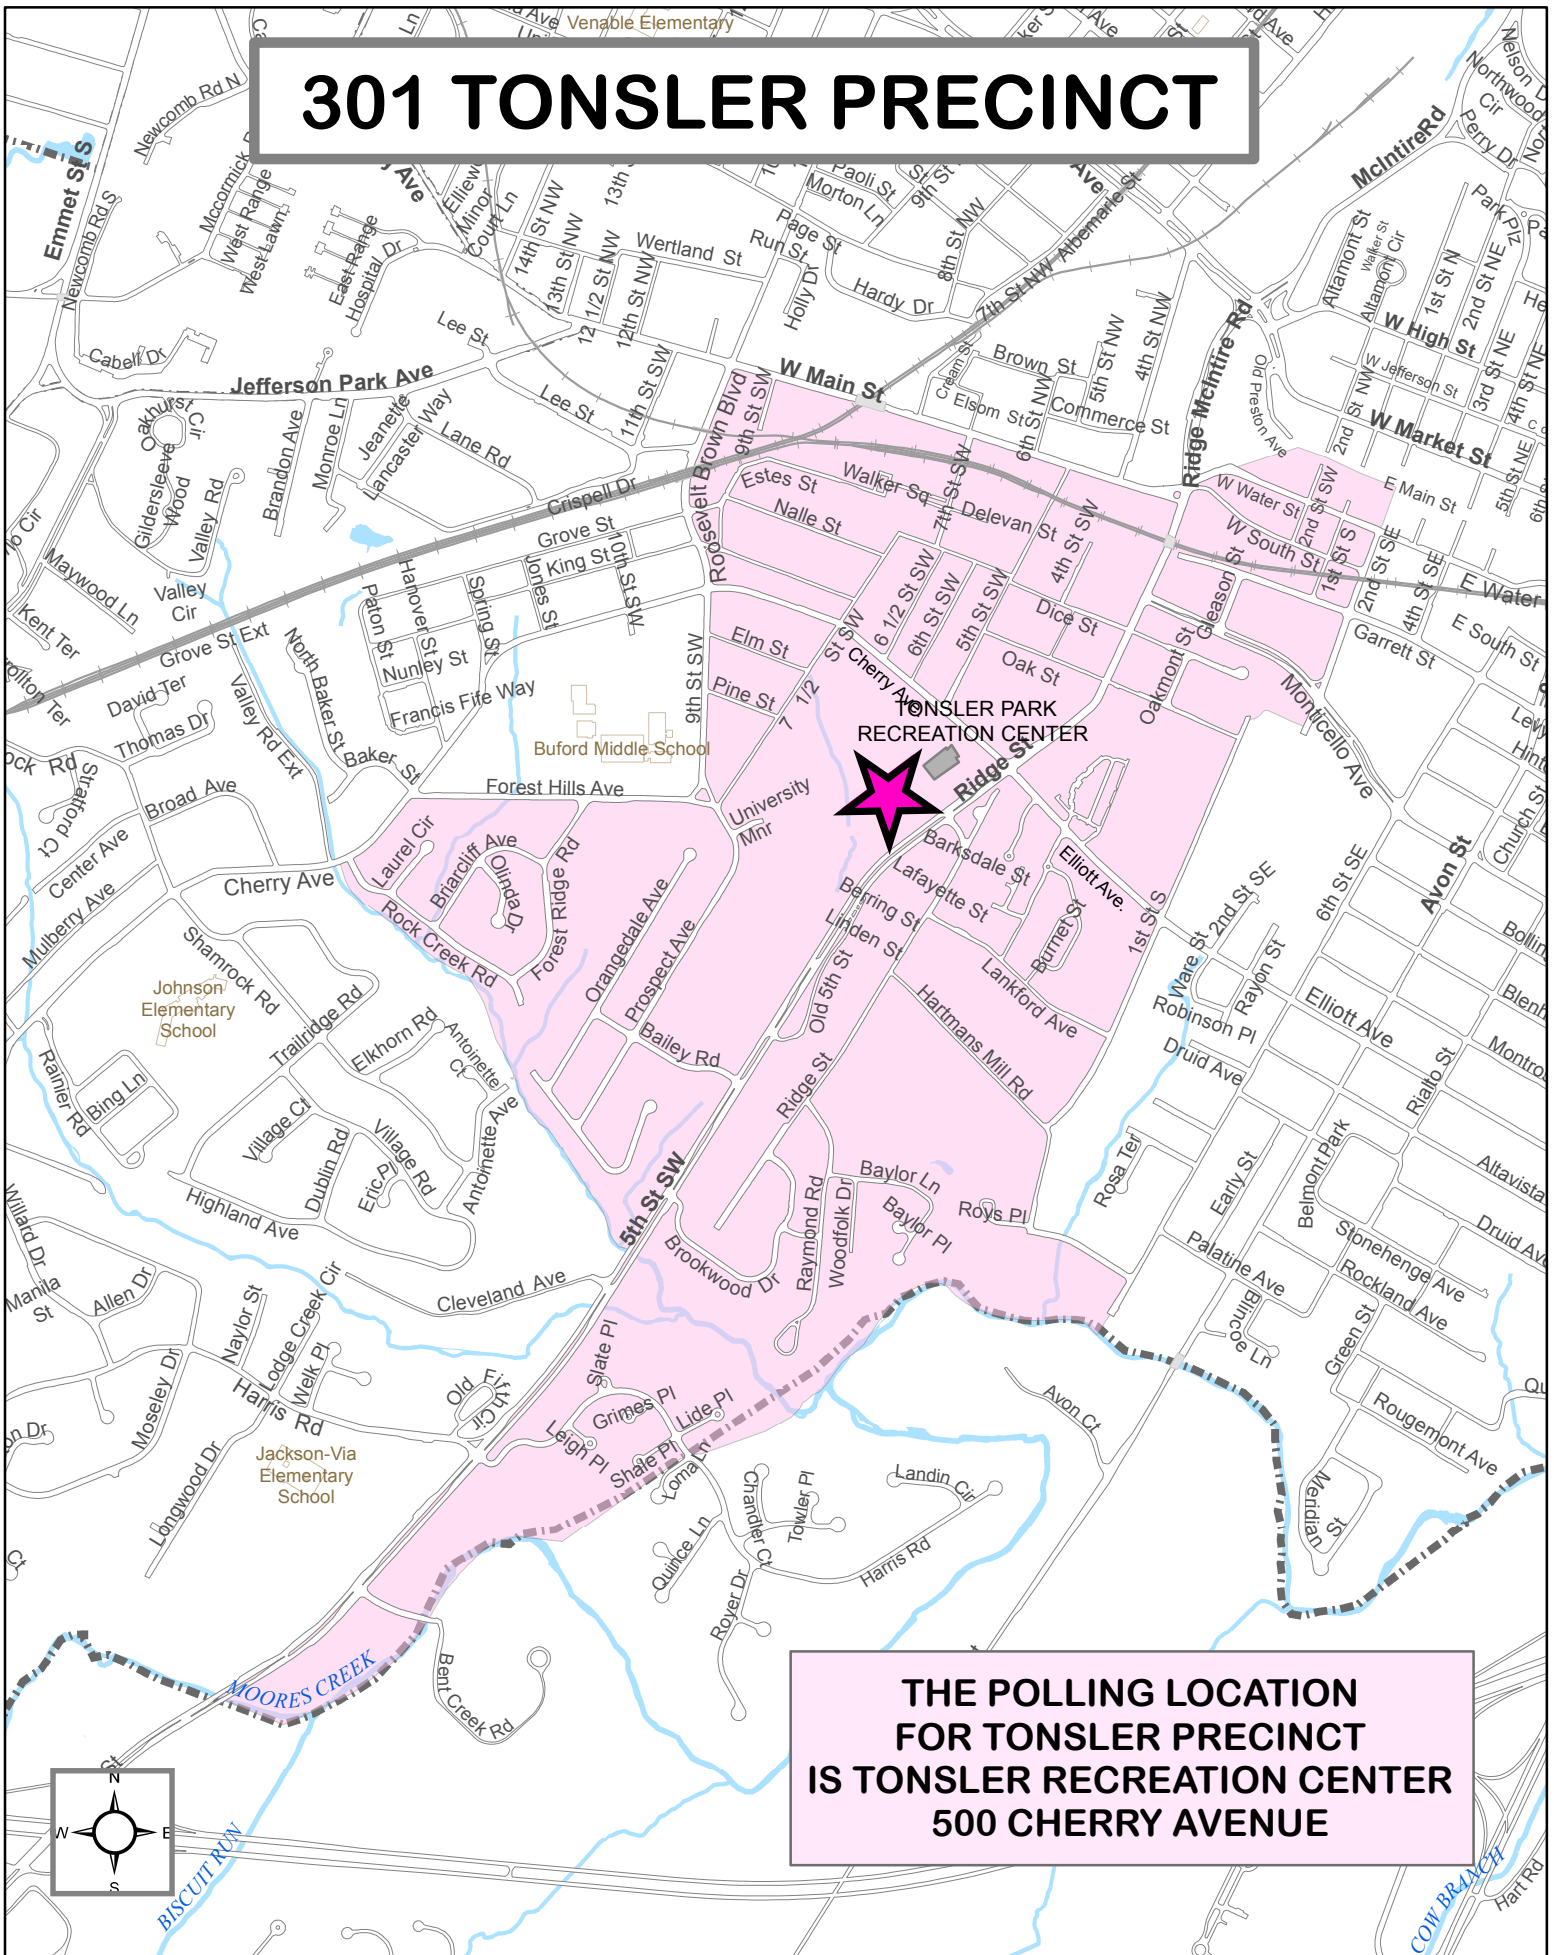

301 TONSLER PRECINCT

**THE POLLING LOCATION
FOR TONSLER PRECINCT
IS TONSLER RECREATION CENTER
500 CHERRY AVENUE**