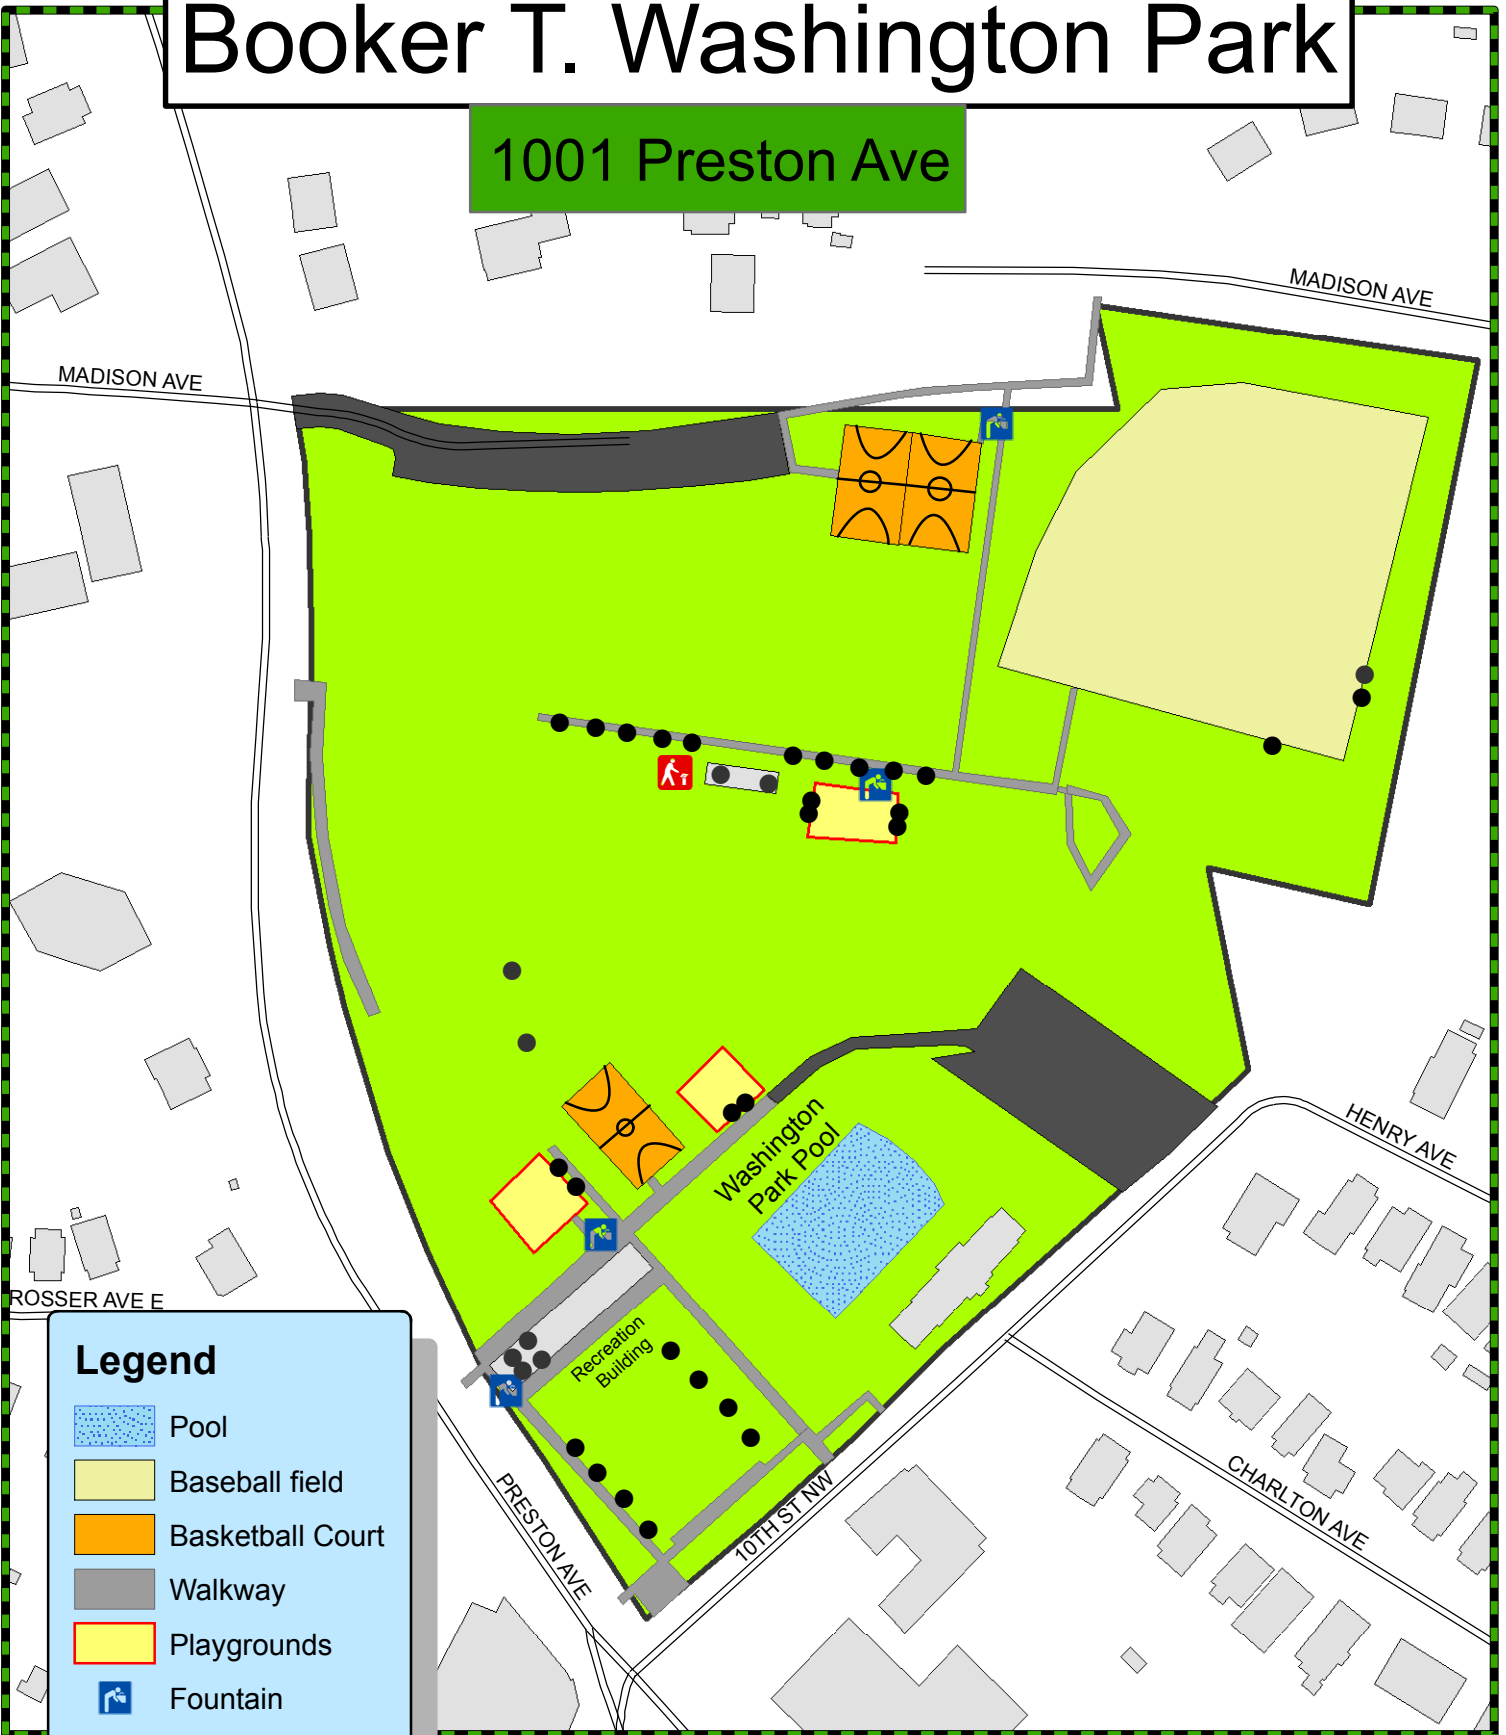

Booker T. Washington Park

1001 Preston Ave

Legend

-  Pool
-  Baseball field
-  Basketball Court
-  Walkway
-  Playgrounds
-  Fountain
-  Grill
-  Bench
-  Picnic Table
-  Trash Can

Charlottesville Department
of Parks and Recreation

0 55 110 220 330 440 Feet