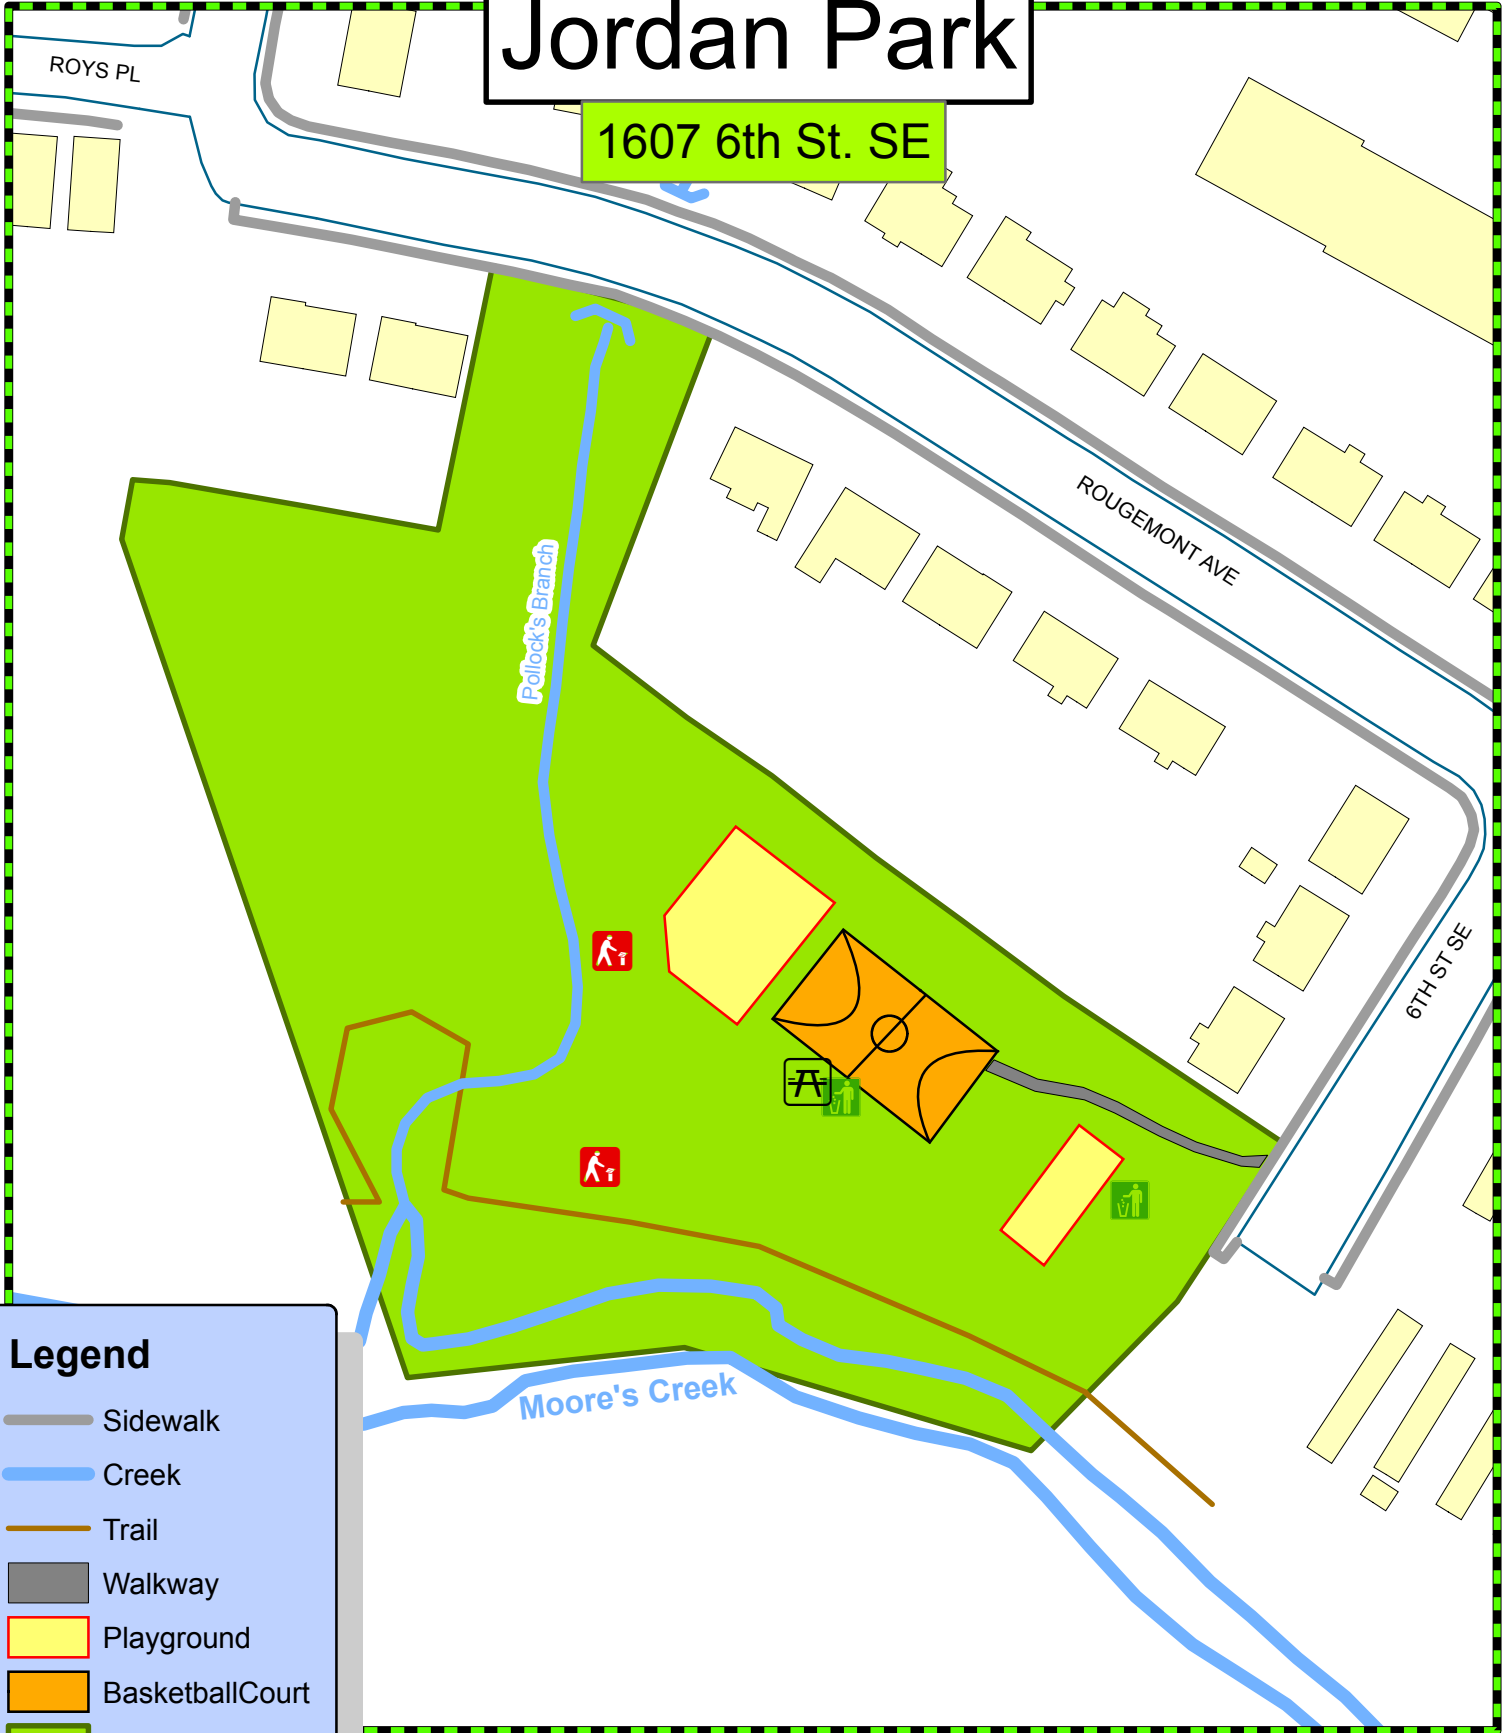

# Jordan Park

1607 6th St. SE

**Legend**

- Sidewalk
- Creek
- Trail
- Walkway
- Playground
- Basketball Court
- Park
- Grill
- Picnic Table
- Trash Can

Charlottesville Department of Parks and Recreation